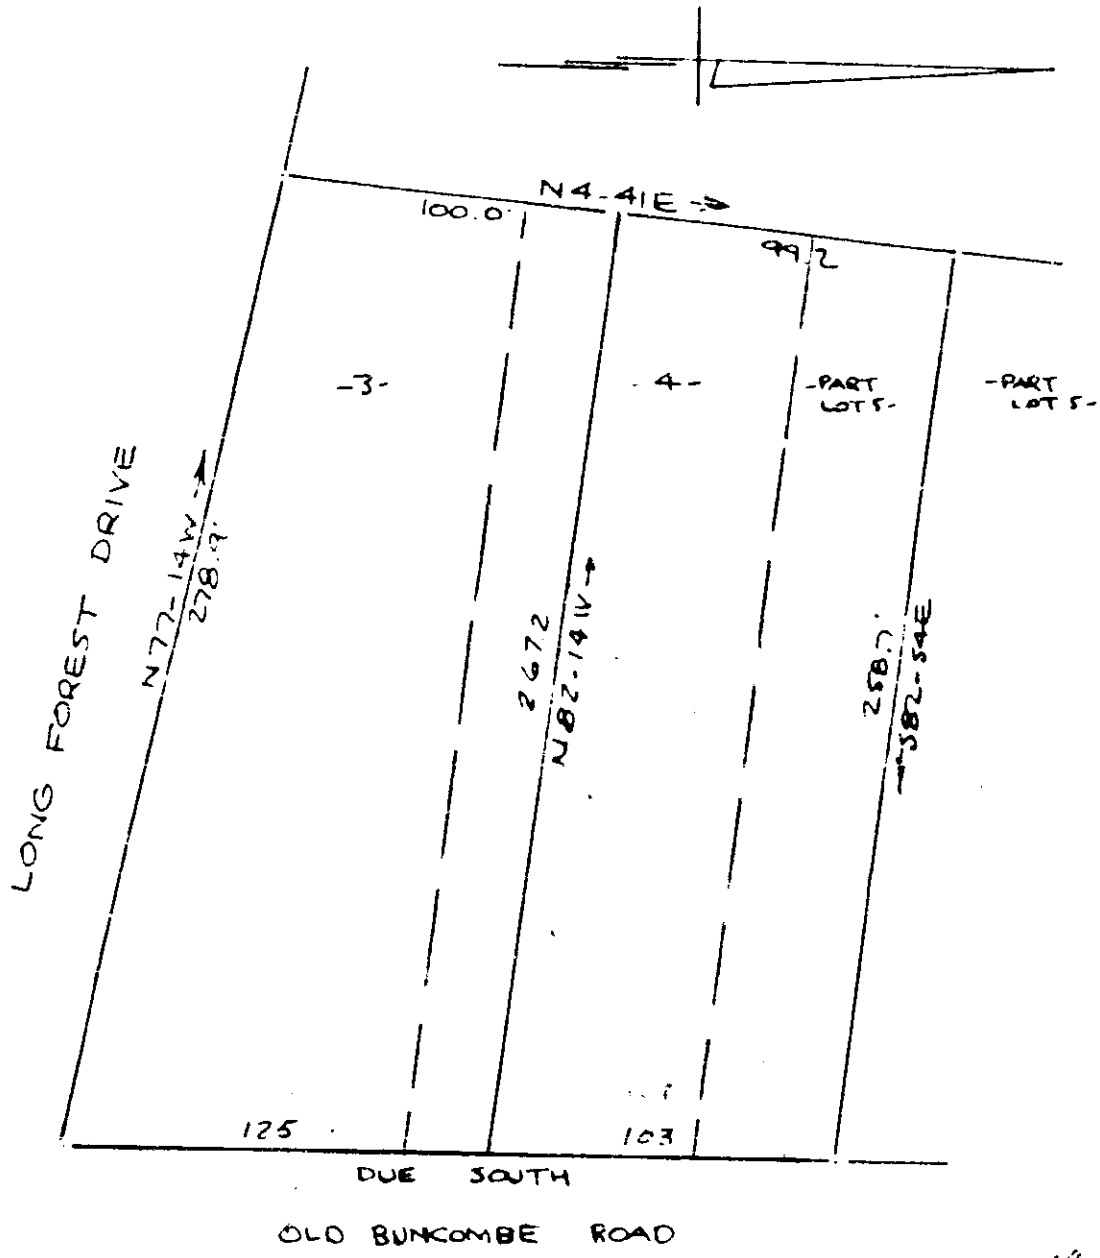

# 1239 Filed This 15<sup>th</sup> day of July 1968

And Recorded in Vol. 444 Page 463 at 4:10 P.M.

*Ollie F. Fennell*  
Register Mecklenburg County, S. C.

SURVEY FOR  
JAMES B. FRIDDLE & WILMA G. FRIDDLE  
NEAR GREENVILLE, S. C.  
SCALE 1" = 50' 21MAY 1968

GREENVILLE, S. C.  
JUL 15 4 10 PM 1968  
OLLIE F. FENNEL  
R.M.S.

50

1239

CAROLINA ENGINEERING & SURVEYING CO. 4403  
GREENVILLE, S. C.

YYY-63